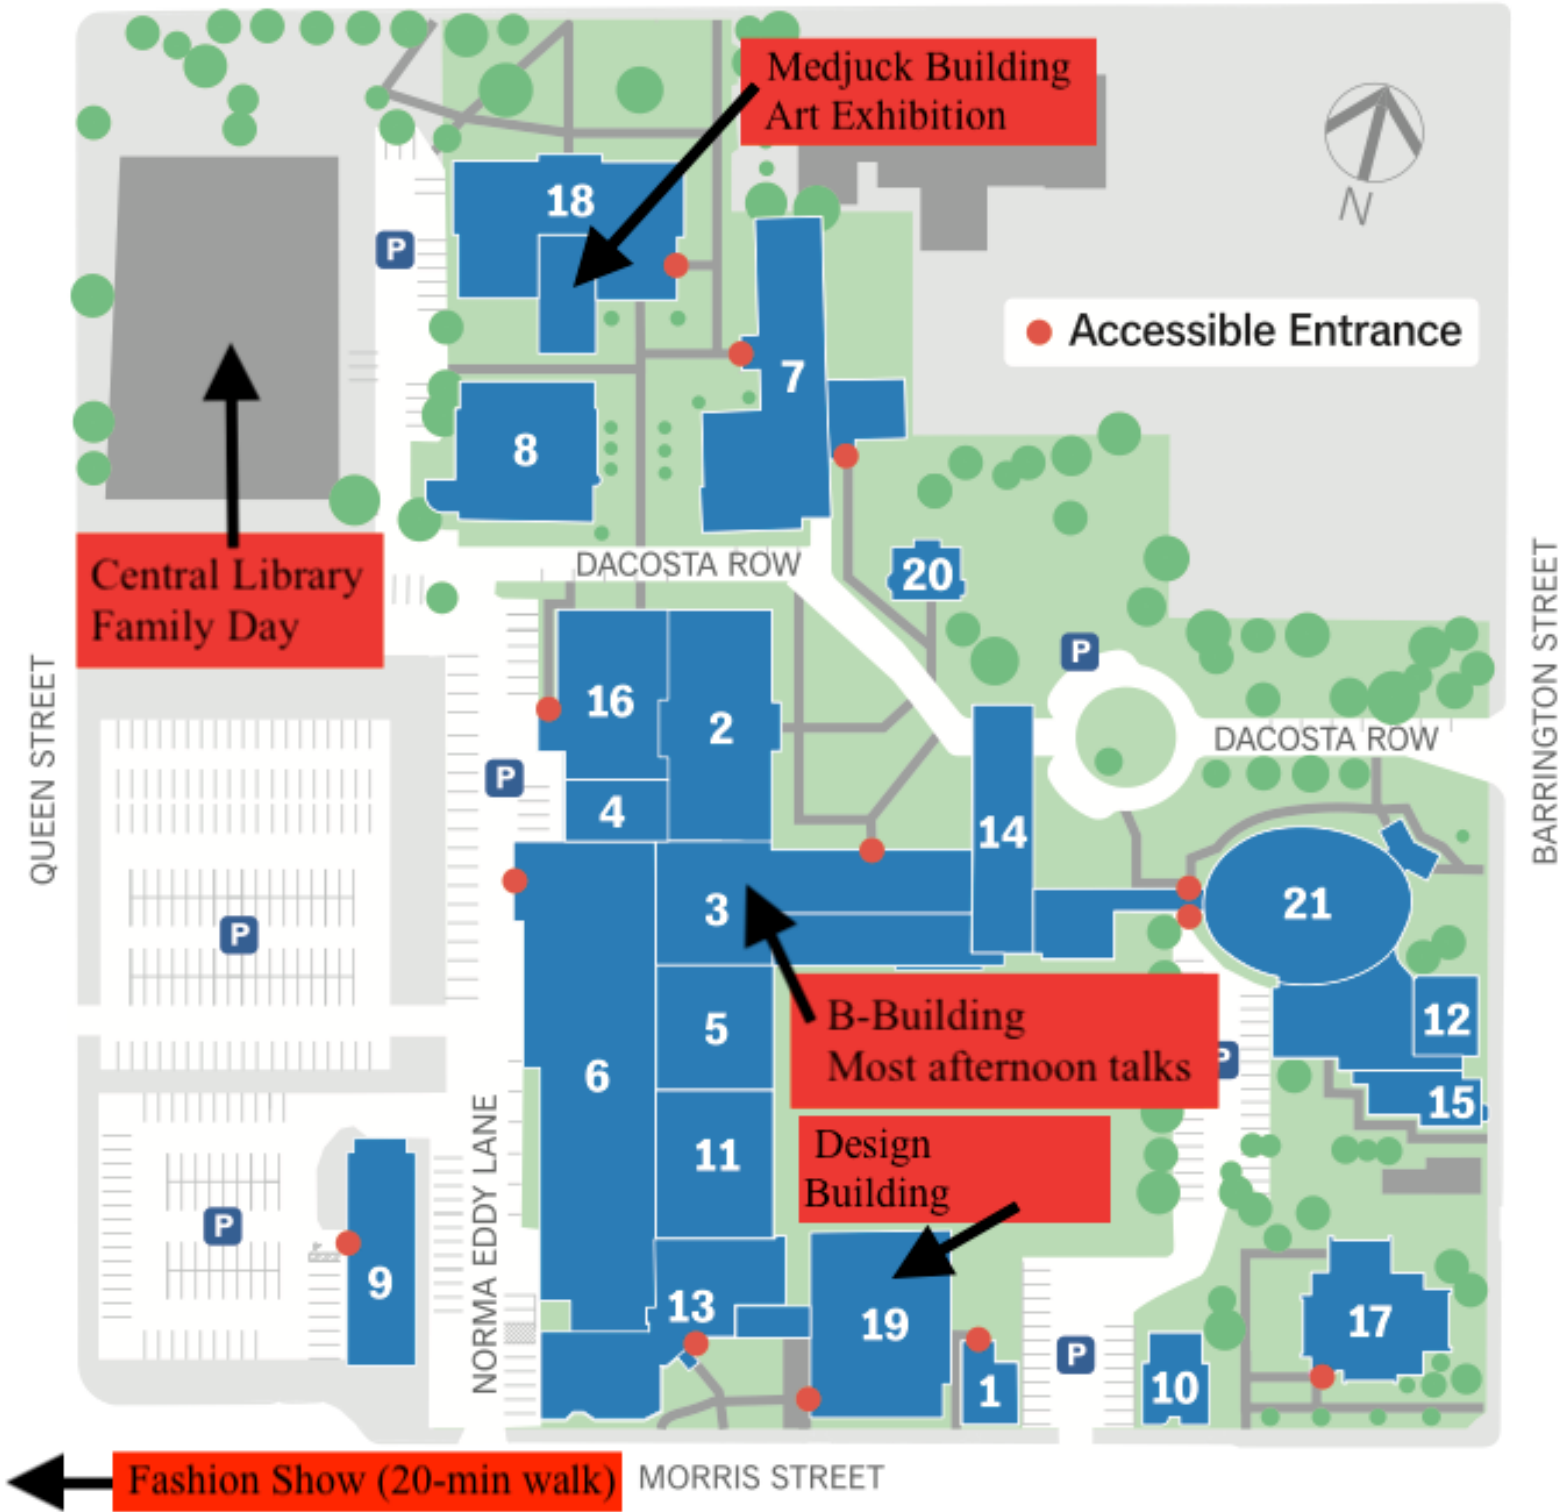

SPRING GARDEN ROAD

Medjuck Building
Art Exhibition

Central Library
Family Day

B-Building
Most afternoon talks

Design
Building

Fashion Show (20-min walk)

MORRIS STREET